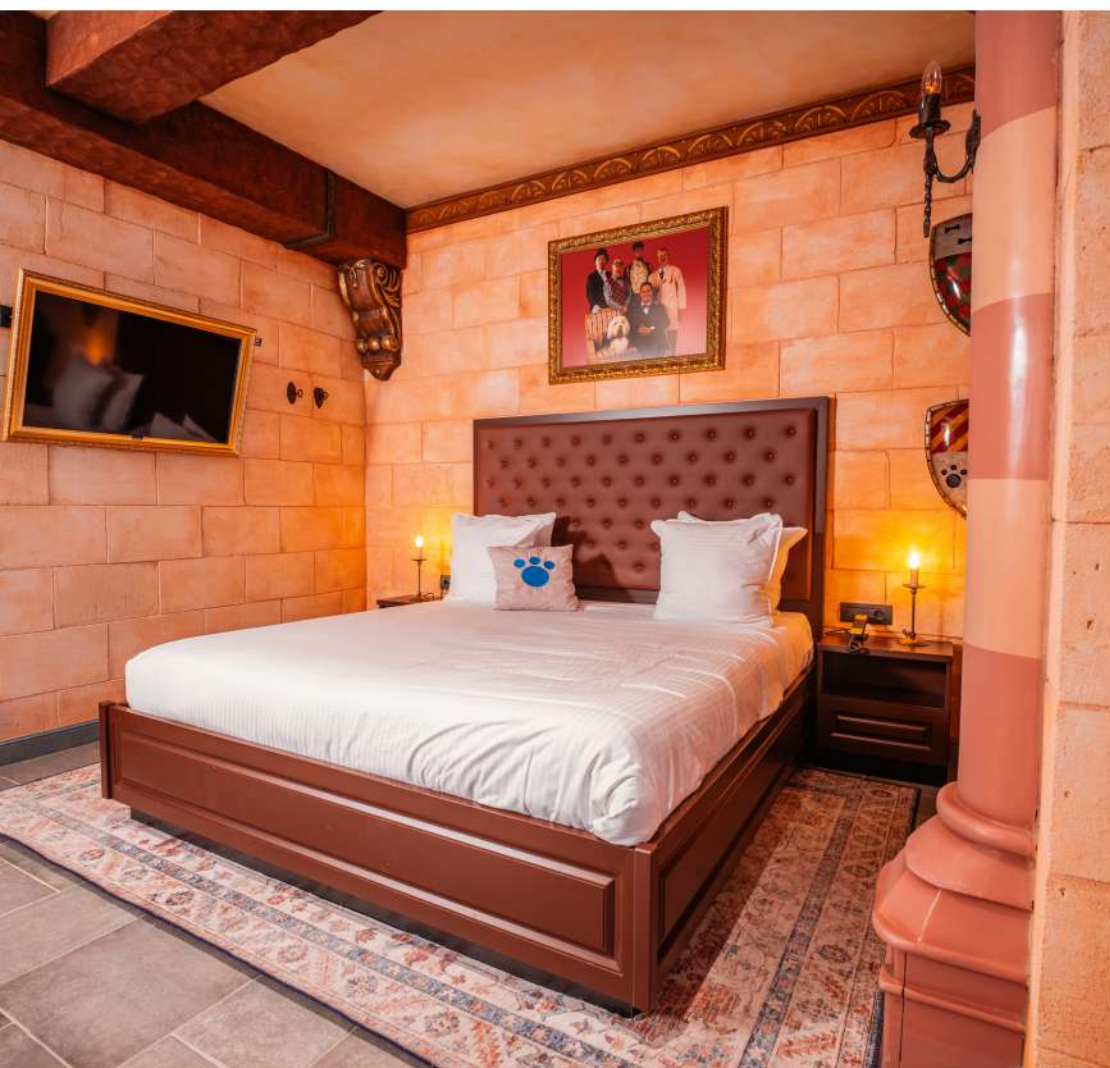

Special discount for our event

Theater
room

Themed
room

Suite

— PlopsaLAND —

VILLAGE

PREMIUM DELUXE

If you prefer not to stay in a hotel and would like to rent a villa or house, this is now possible in the brand new village in the park. Houses and villas that accommodate 6 to 12 people, complete with all necessities, are available for your use. In these houses and villas, breakfast and dinner are not provided, but you can visit the store and cook for yourself, which can help reduce costs. However, you can still order breakfast and dinner if you wish to enjoy those options. There is a large supermarket within walking distance of the village. Come and enjoy these beautiful new villas. Please note that the prices listed are rental prices."